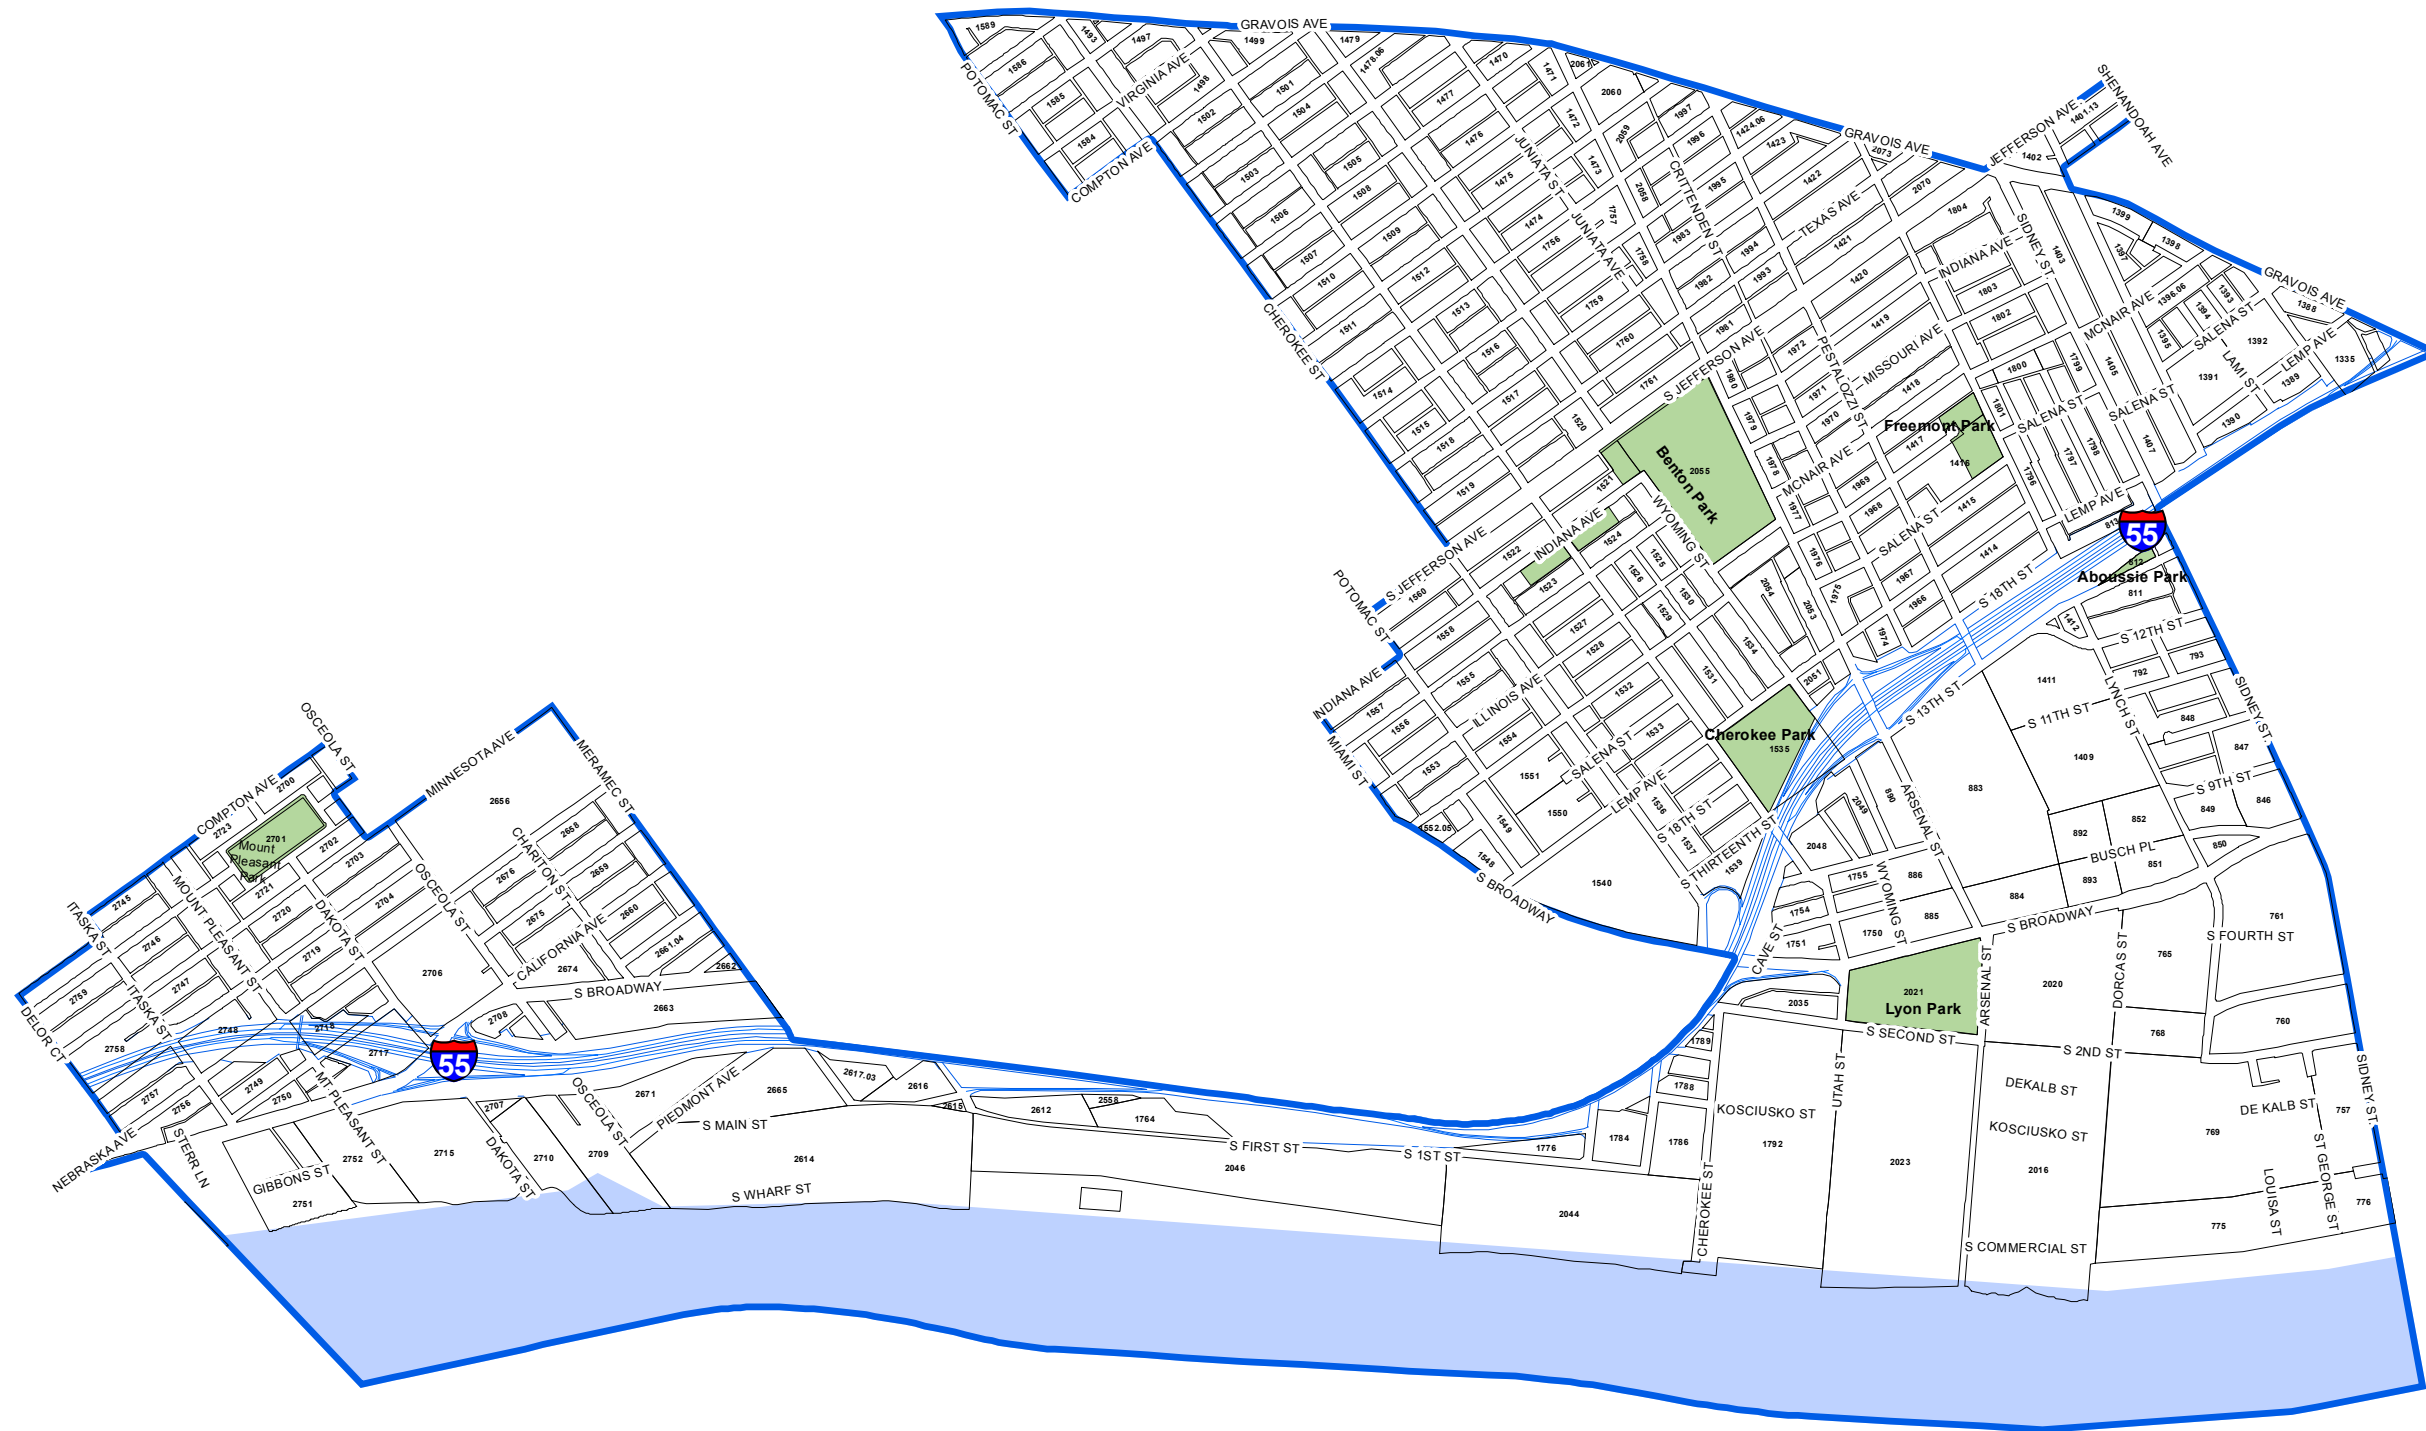

WARD

9

City of St. Louis
Planning & Urban Design Agency

Neither the Planning and Urban Design Agency nor the City of St. Louis guarantee the accuracy or adequacy of the information contained herein.

The preparation of this map was financed in part through a grant from the Department of Housing and Urban Development and the Community Development Administration under the provision of Title 1 of the Housing and Community Development Act of 1974. (pub. L. 93-383 42 USC 5301 et seq.)

Map Plotted DECEMBER by SLM-M
MAP FILE: WARD 9