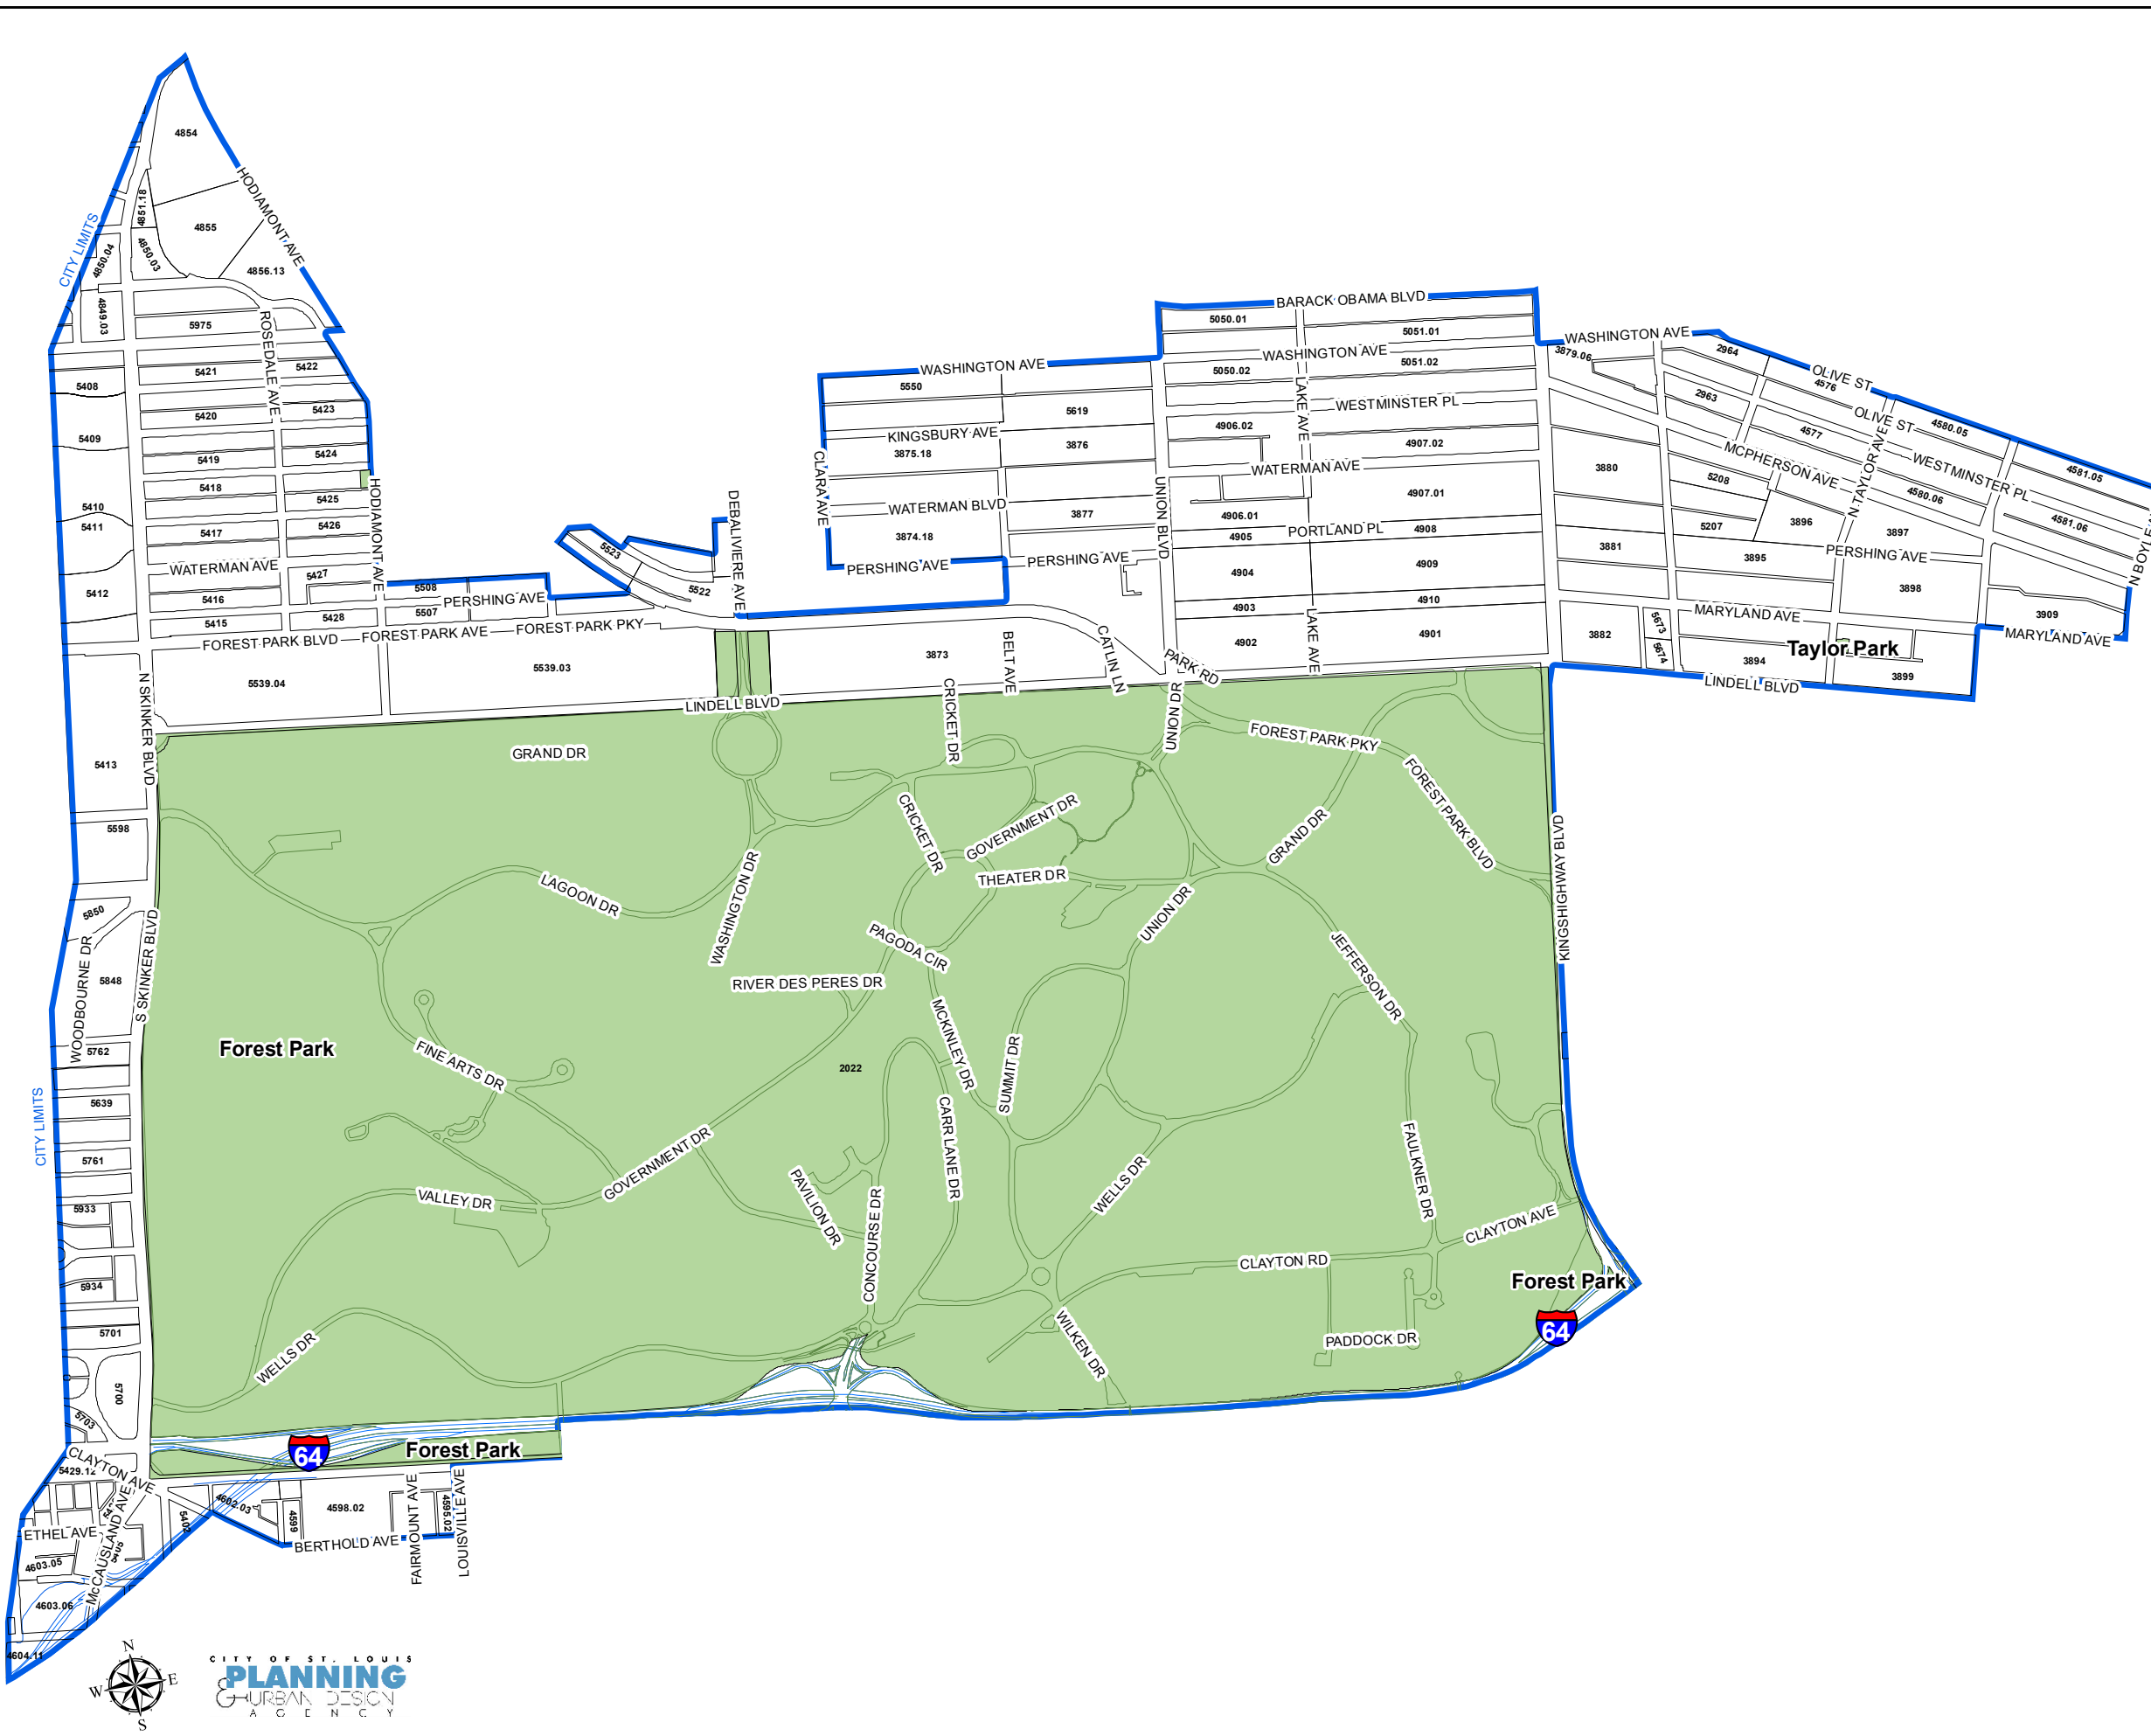

# WARD 28

City of St. Louis  
Planning & Urban Design Agency

Neither the Planning and Urban Design Agency nor the City of St. Louis guarantee the accuracy or adequacy of the information contained herein.

The preparation of this map was financed in part through a grant from the Department of Housing and Urban Development and the Community Development Administration under the provision of Title 1 of the Housing and Community Development Act of 1974. (pub. L. 93-383 42 USC 5301 et seq.)

Map Plotted DECEMBER by SLM-M  
MAP FILE: WARD 28

CITY OF ST. LOUIS  
**PLANNING**  
URBAN DESIGN  
AGENCY