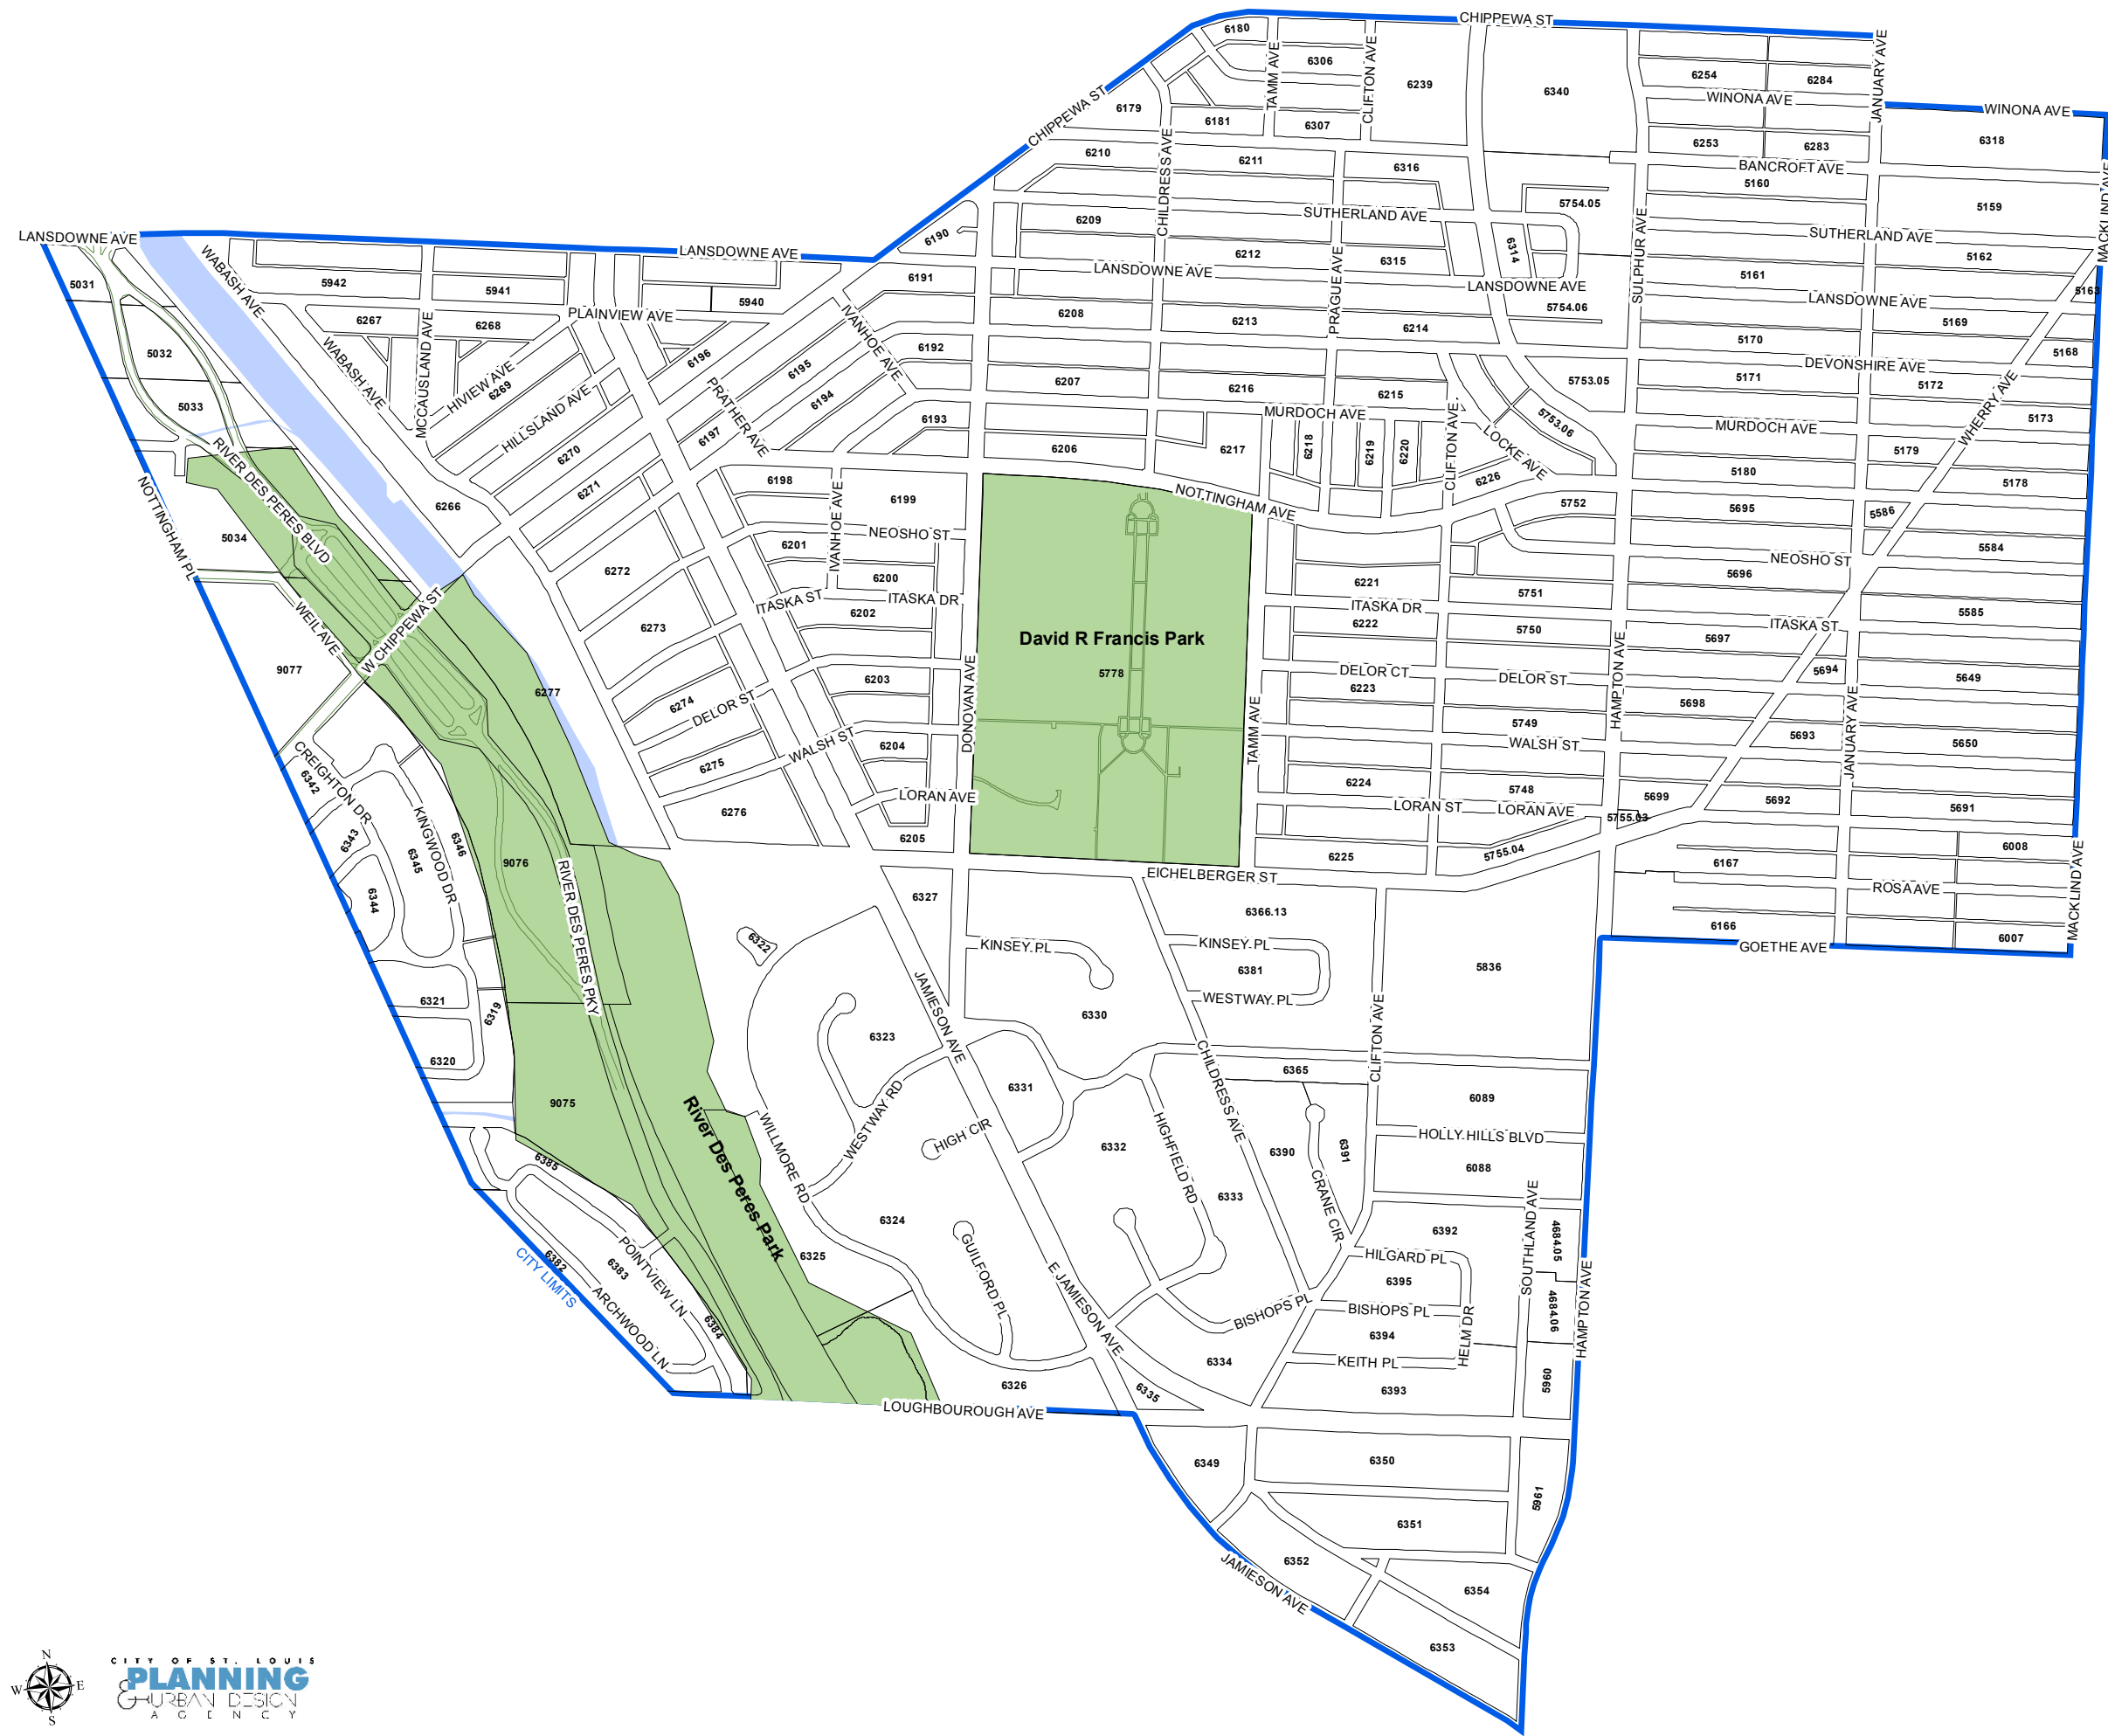

WARD

16

City of St. Louis
Planning & Urban Design Agency

Neither the Planning and Urban Design Agency nor the City of St. Louis guarantee the accuracy or adequacy of the information contained herein.

The preparation of this map was financed in part through a grant from the Department of Housing and Urban Development and the Community Development Administration under the provision of Title 1 of the Housing and Community Development Act of 1974. (pub. L. 93-383 42 USC 5301 et seq.)

Map Plotted DECEMBER by SLM-M
MAP FILE: WARD 16