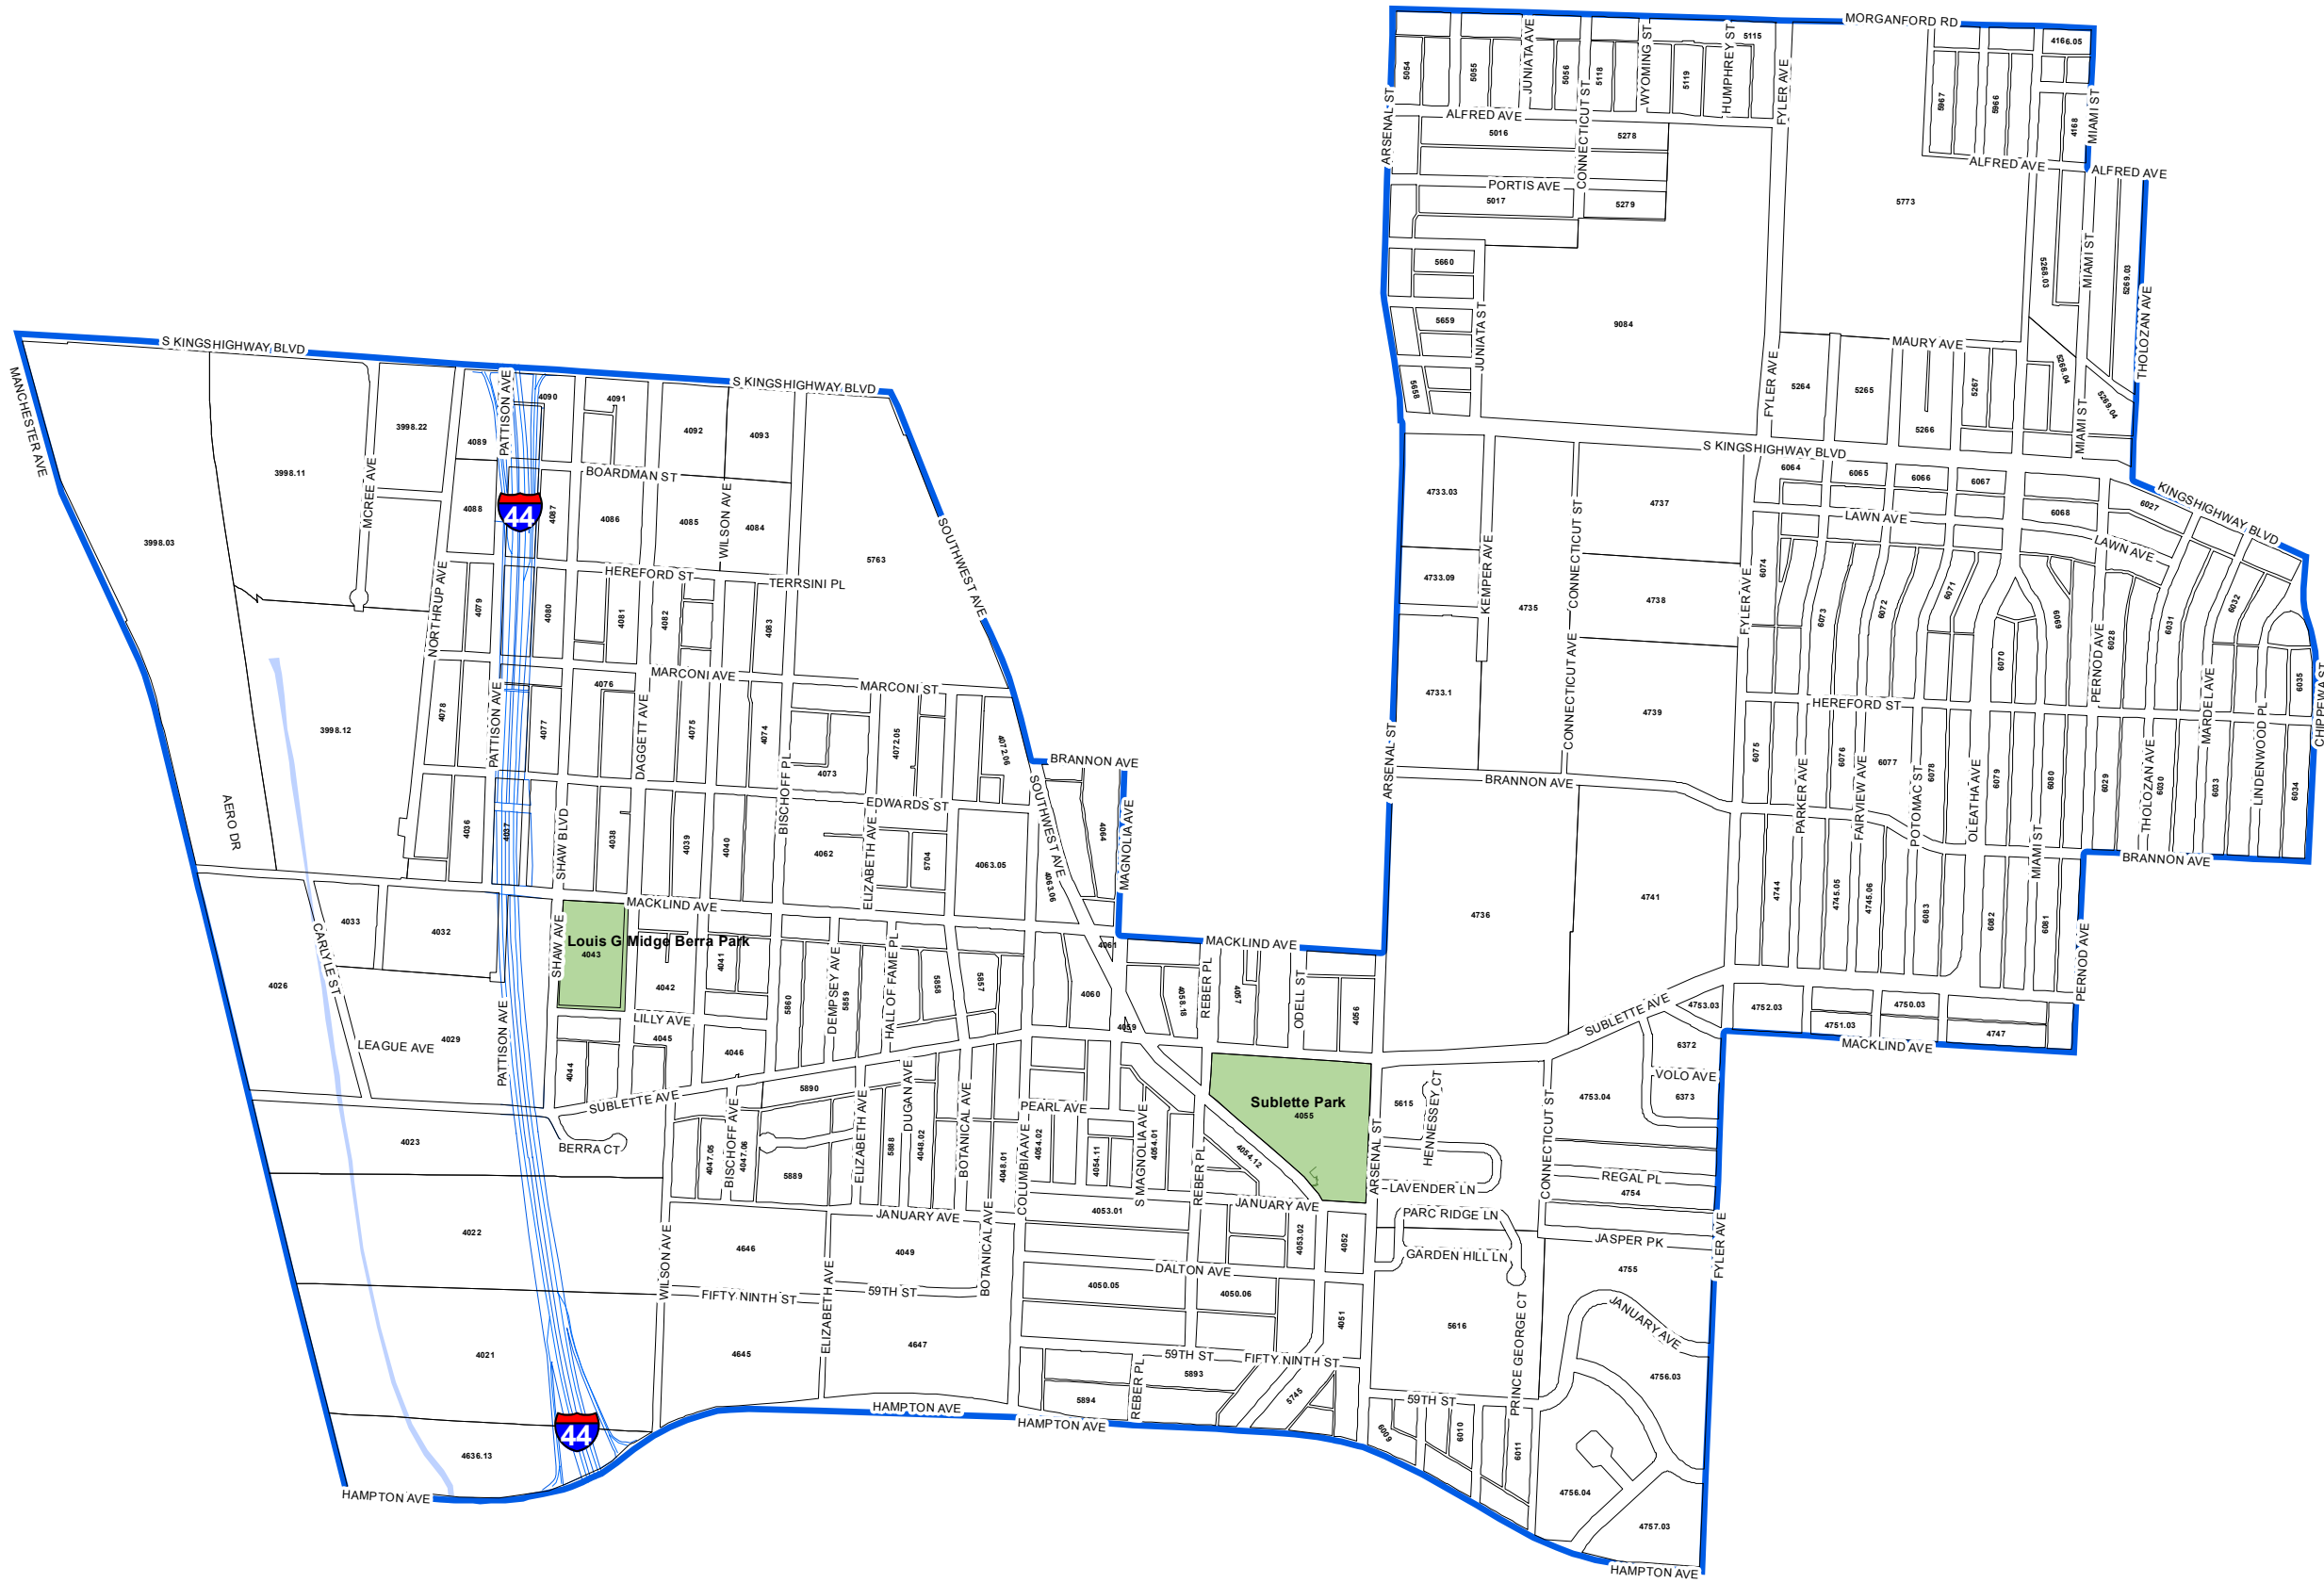

WARD

10

City of St. Louis
Planning & Urban Design Agency

Neither the Planning and Urban Design Agency nor the City of St. Louis guarantee the accuracy or adequacy of the information contained herein.

The preparation of this map was financed in part through a grant from the Department of Housing and Urban Development and the Community Development Administration under the provision of Title 1 of the Housing and Community Development Act of 1974. (pub. L. 93-383 42 USC 5301 et seq.)

Map Plotted DECEMBER by SLM-M
MAP FILE: WARD 10